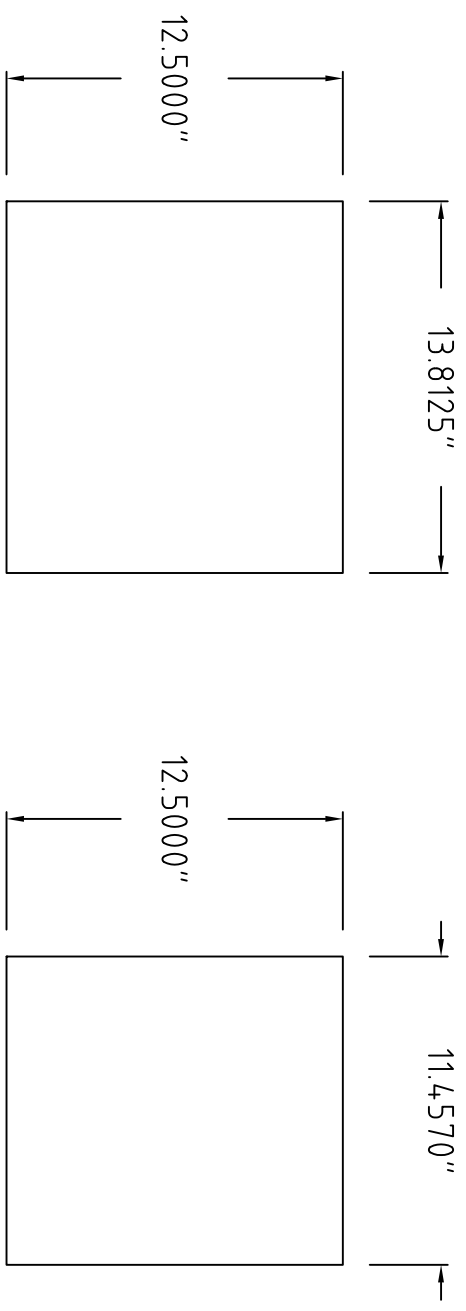

ECS LSB-S10 INFORMATION

FRONT

RIGHT SIDE

E-COUSTIC SYSTEMS
ECS LSB-S10

SIZE		FSCM NO.		DWG NO.		REV	
				V1.00 11-15			
SCALE				SHEET			