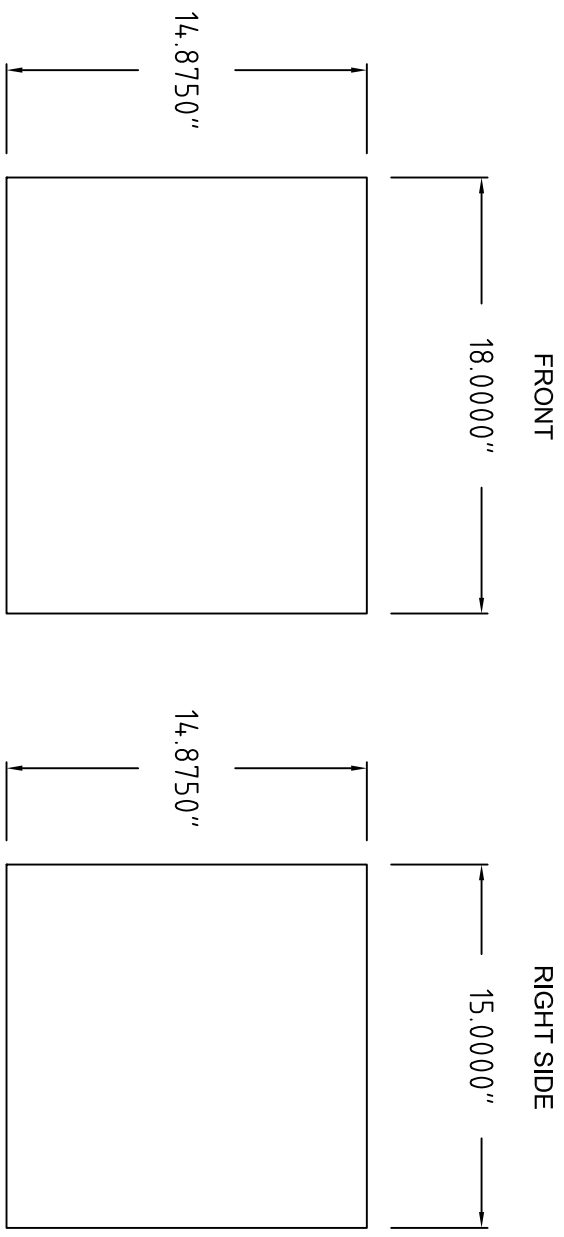

ECS LSB-S12 INFORMATION

E-COUSTIC SYSTEMS
ECS LSB-S12

				SIZE	FSCM NO.	DWG NO.	REV
						V1.00 11-15	
SCALE				SHEET			