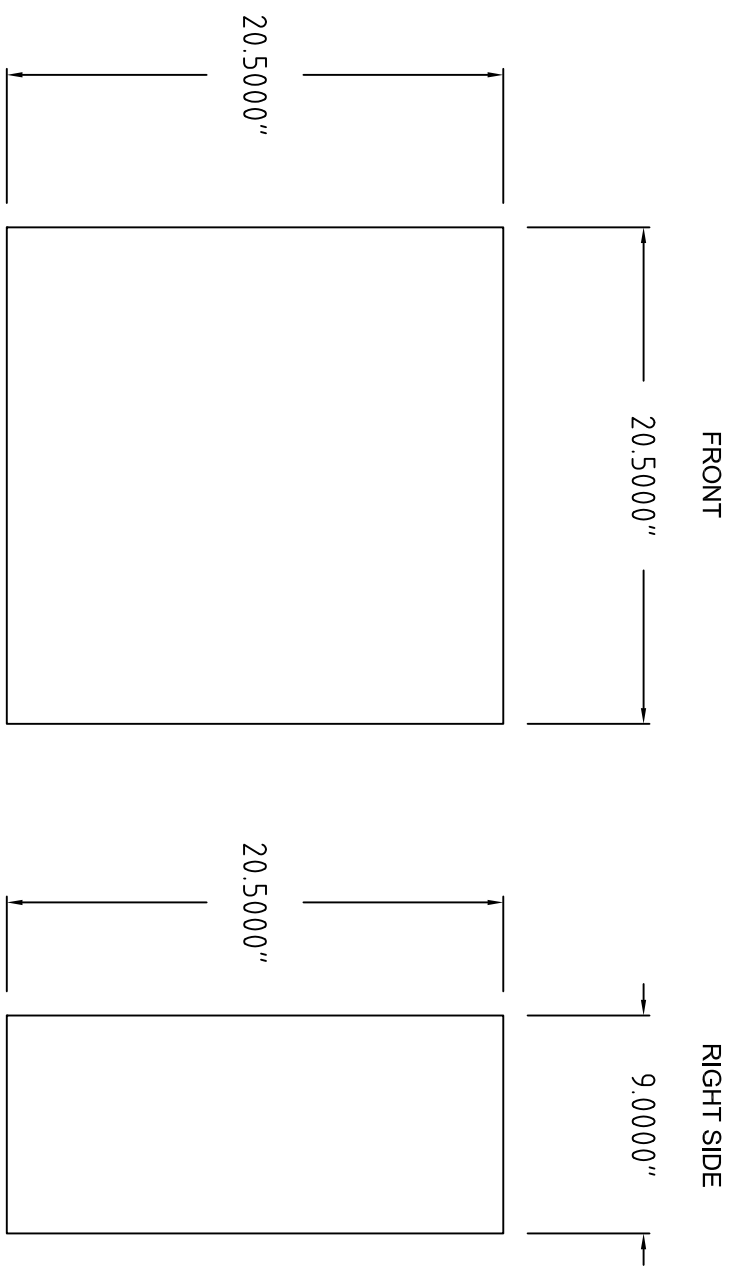

ECS LSH-100 INFORMATION

E-COUSTIC SYSTEMS		ECS LSH-100	
		SIZE	FSCM NO.
SCALE		DWG NO.	REV
		V1.00 11-15	