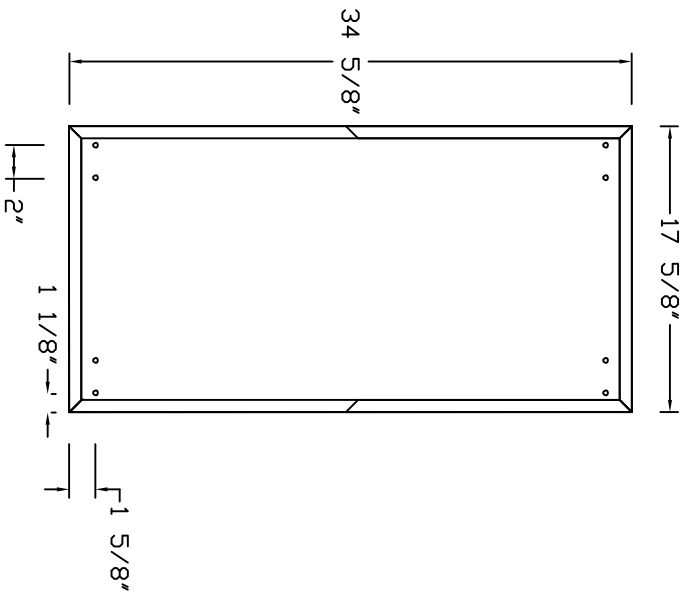

ECS LCF-599 MOUNTING INFORMATION

REAR

RIGHT SIDE

- Notes:
1. Depth is 12-5/8"
 2. Fly points are 5/16" NC

E-COUSTIC SYSTEMS
ECS LCF-599 INFO

SIZE		FSCM NO.		DWG NO.		REV	
				V1.00 11-15			
SCALE				SHEET			