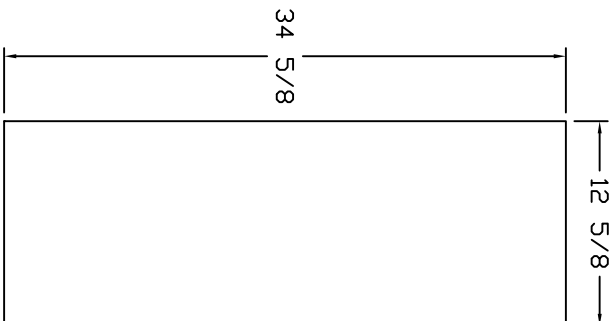

ECS LCF-599 MOUNTING INFORMATION

REAR

RIGHT SIDE

- Notes:
1. Depth is 12-5/8"
 2. Fly points are 5/16" NC

E-COUSTIC SYSTEMS
ECS LCF-599 INFO

SIZE		FSCM NO.		DWG NO.		REV	
				V1.00 11-15			
SCALE				SHEET			