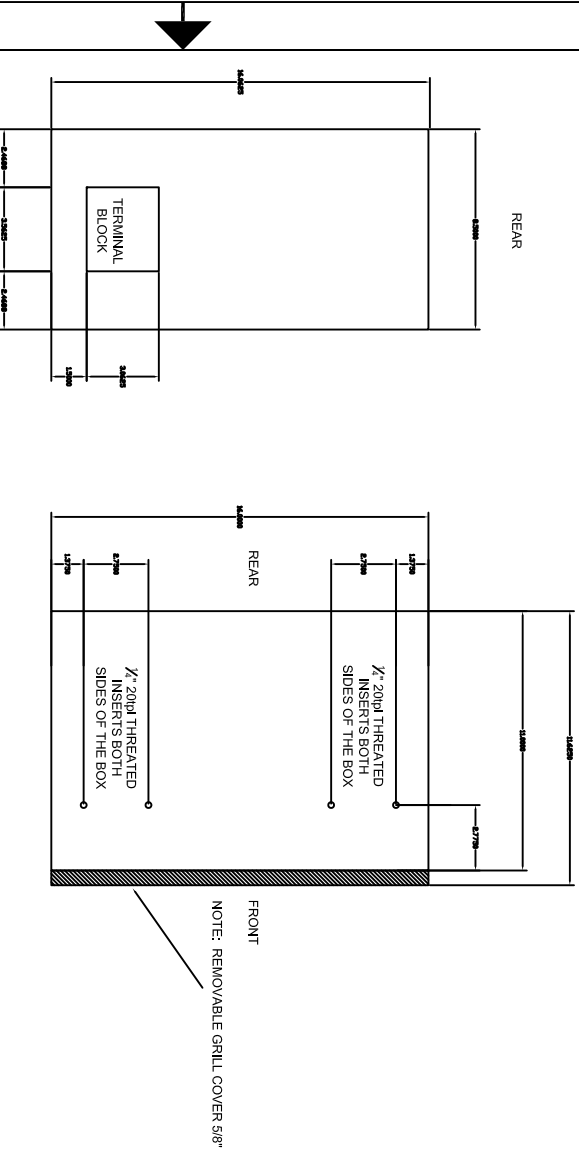

ECS 440 MOUNTING INFORMATION

RIGHT SIDE

TOP / BOTTOM

E-COUSTIC SYSTEMS

ECS 440 INFO

SIZE

FSCM NO.

DWG NO.

V 1.00 11-15

REV

SCALE

SHEET