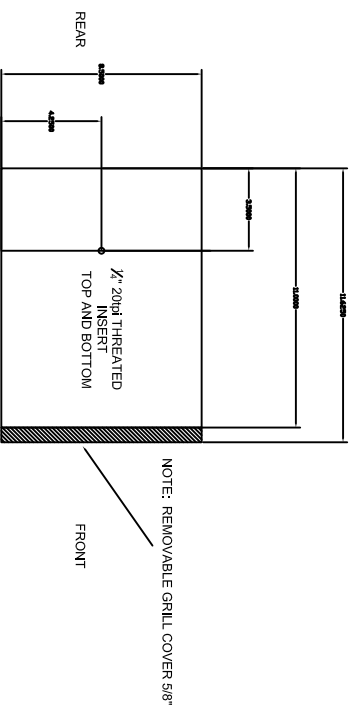

ECS 440 MOUNTING INFORMATION

RIGHT SIDE

TOP / BOTTOM

E-COUSTIC SYSTEMS

ECS 440 INFO

SIZE

FSCM NO.

DWG NO.

V 1.00 11-15

REV

SCALE

SHEET